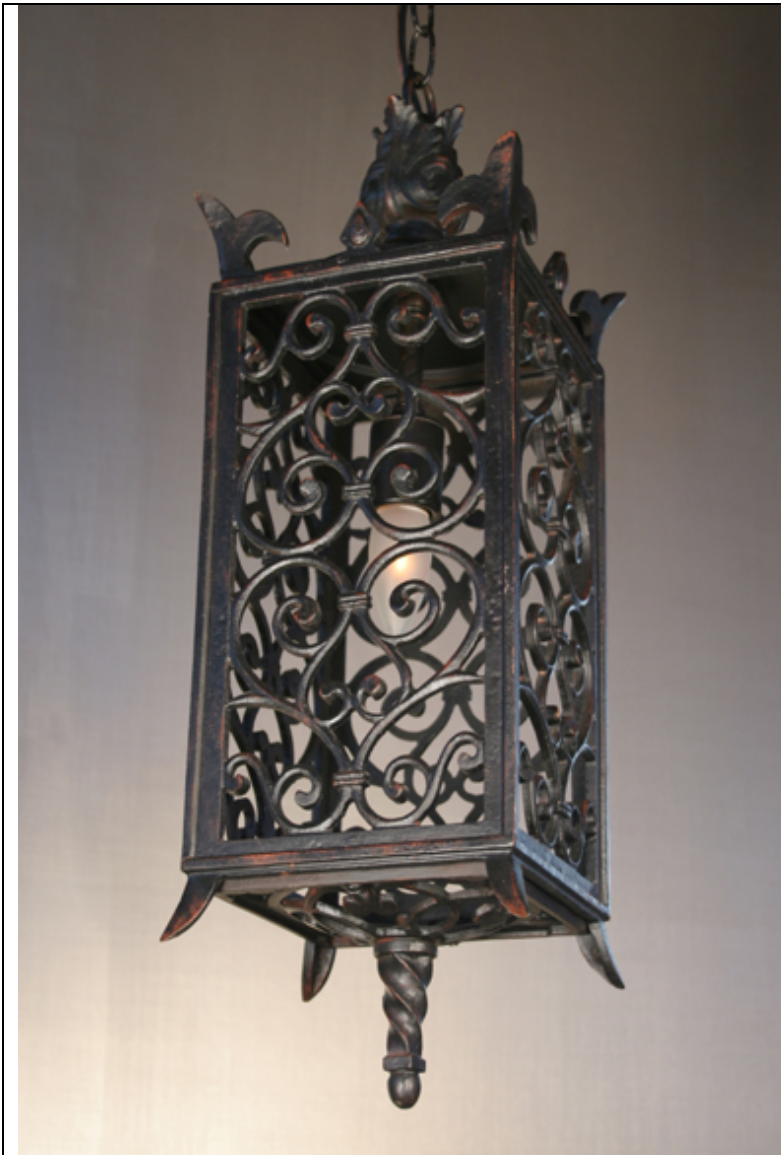

20th Century Lighting

www.20thCenturyLighting.com

2044 – Monte Rosa

SPECIFICATIONS

Overall Width: 7"

Height w/o Chain: 21"

Chain Length: 24"

Canopy: 5" dia

Weight: 15 lbs

Lamp: 60 w Max Med Base

Max J-Box: 4" dia

Installation Instr: F

Quick Ship: No

Shown in Worn Blackened Paint