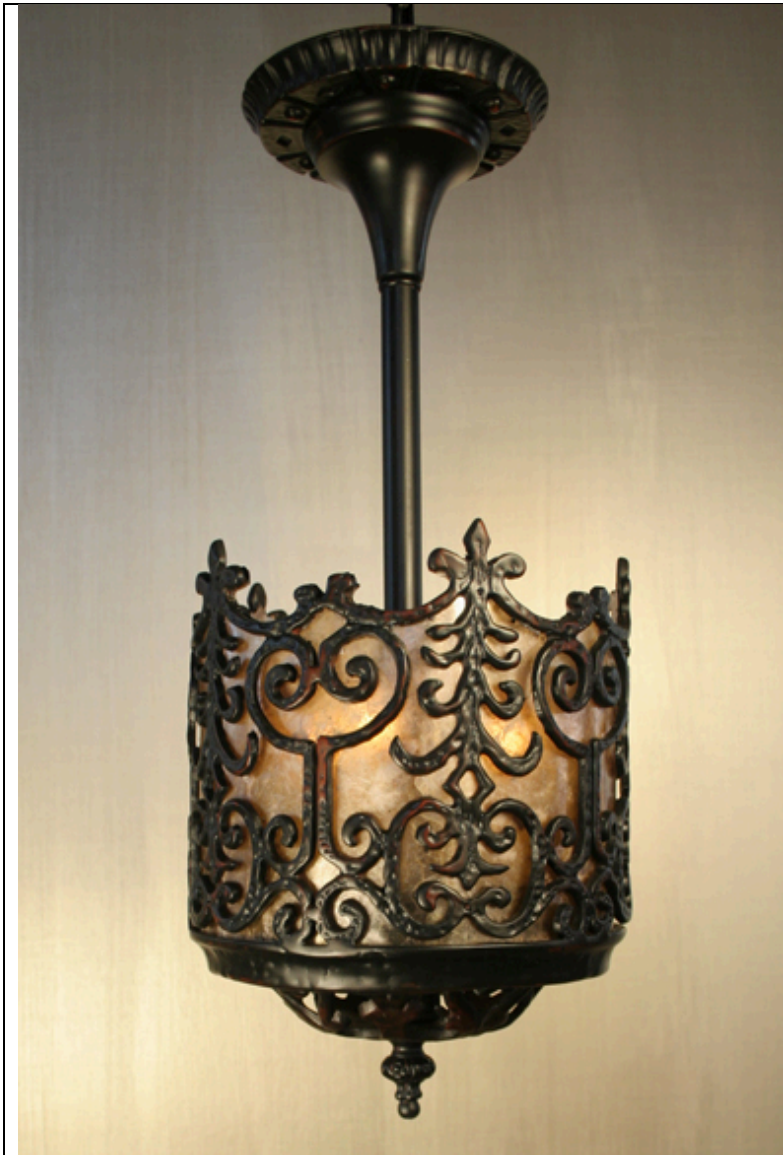

20th Century Lighting

www.20thCenturyLighting.com

2026 - Pizzini

SPECIFICATIONS

Overall Width: 8-1/2"

Shade Height: 8-1/2"

Overall Height: 17"

Canopy: 5" dia

Weight: 7 lbs

Lamp: (3) 60 w Max Cndlbr Base

Max J-Box: 4" dia

Installation Instr: A

Quick Ship: No

Shown in Worn Blackened Paint