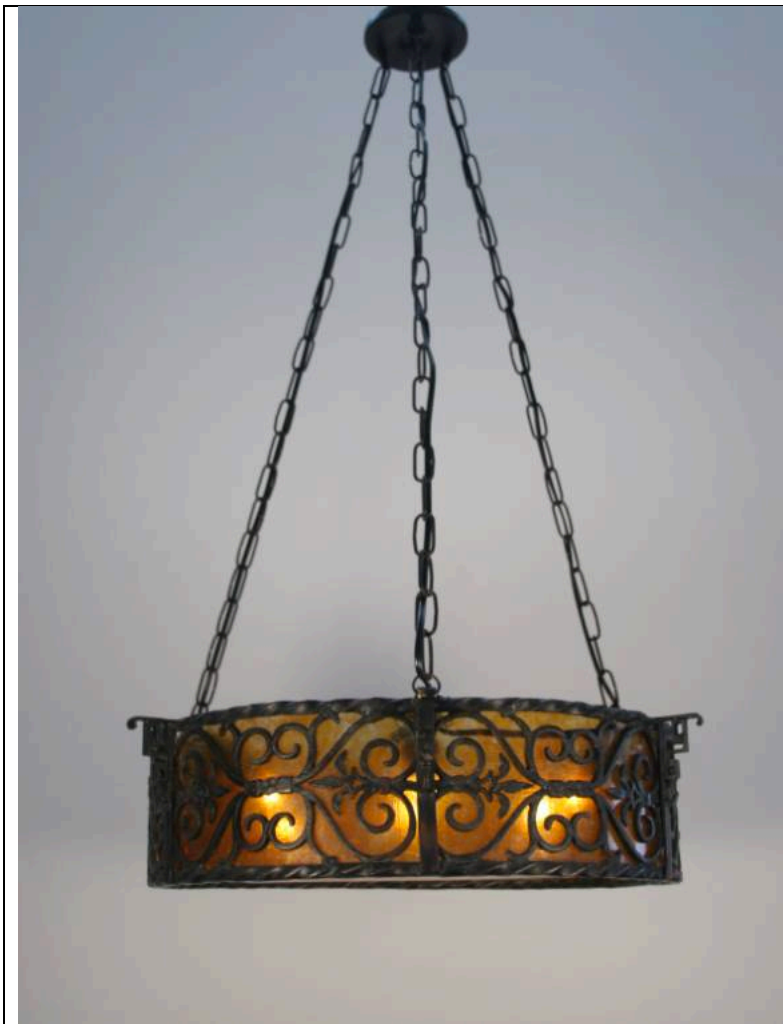

20th Century Lighting

www.20thCenturyLighting.com

2000B – Ramada II

SPECIFICATIONS

Overall Width: 25-1/2"

Ring Diameter: 22"

Height w/o Chain: 6-1/2"

Chain Length: 36"

Canopy: 5" dia

Weight: 25 lbs

Lamp: (3) 60 w Max

Max J-Box: 4" dia

Installation Instr: A

Quick Ship: No

Shown With Dark Mica in Worn
Blackened Paint