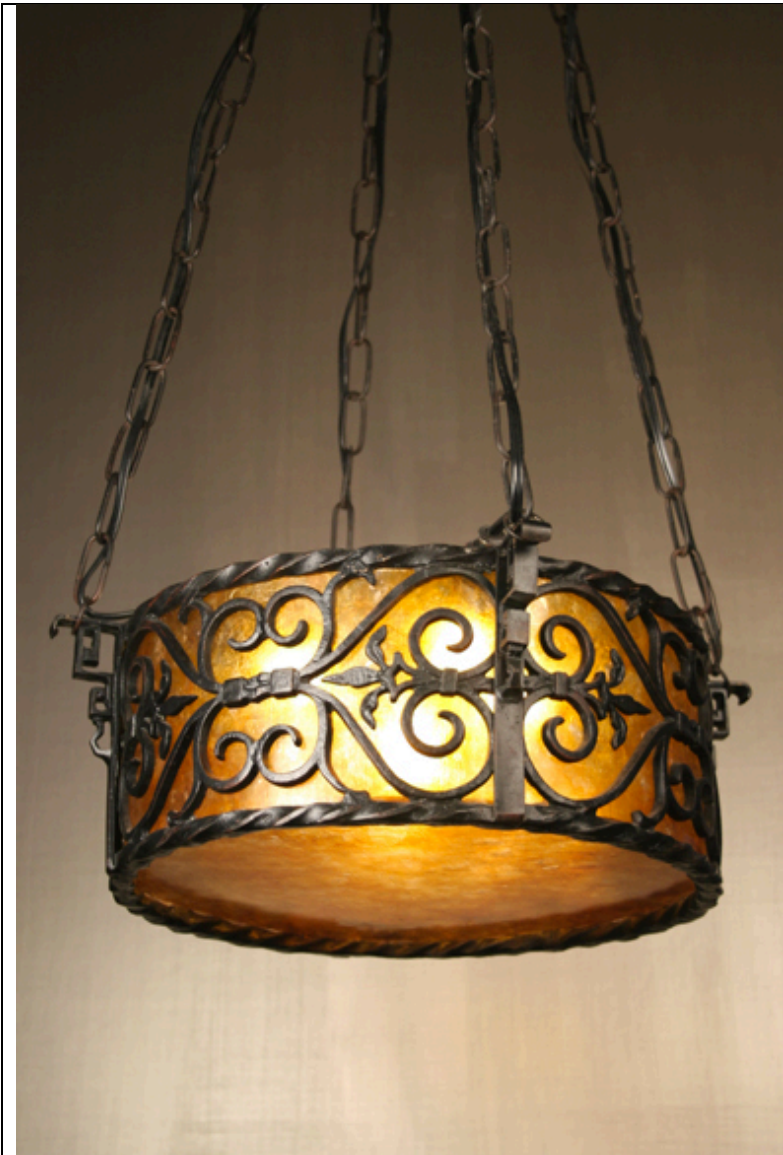

20th Century Lighting

www.20thCenturyLighting.com

2000A – Ramada I

SPECIFICATIONS

Overall Width: 18-1/2"

Ring Diameter: 15"

Height w/o Chain: 6-1/2"

Chain Length: 36"

Canopy: 5" dia

Weight: 19.5 lbs

Lamp: (2) 60 w Max

Max J-Box: 4" dia

Installation Instr: A

Quick Ship: No

Shown With Dark Mica in Worn
Blackened Paint