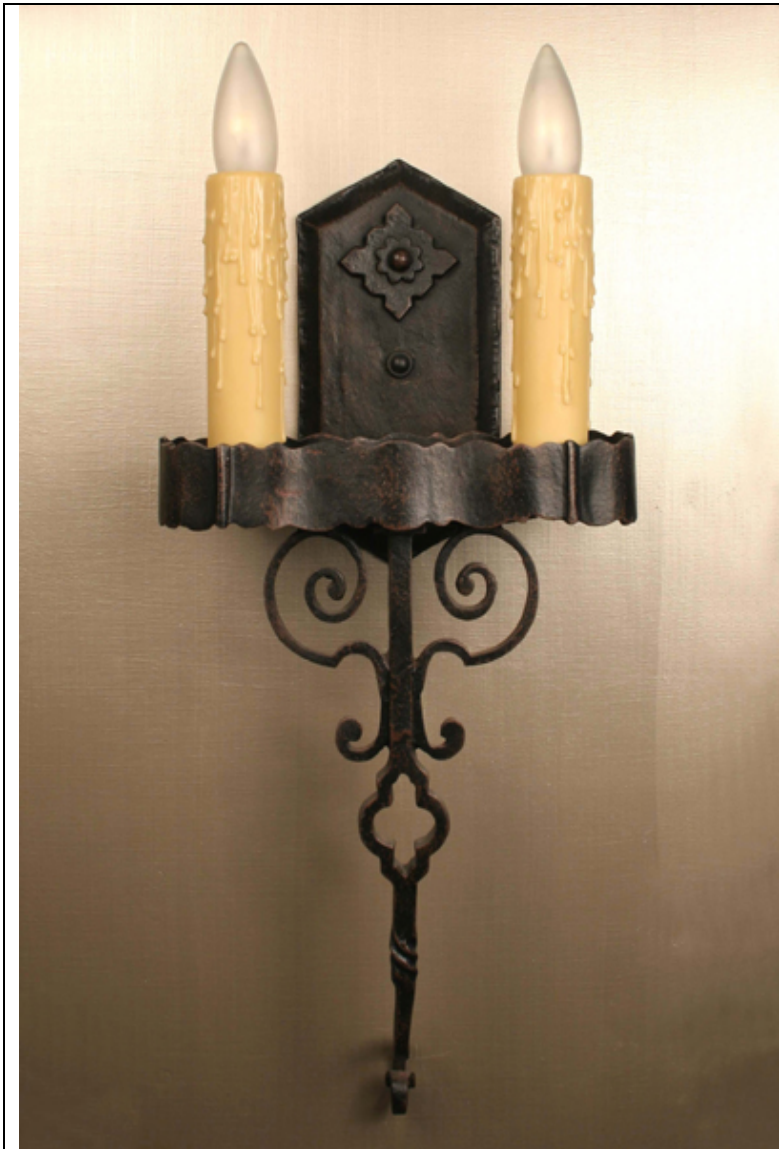

20th Century Lighting

www.20thCenturyLighting.com

1159 – El Presidente

SPECIFICATIONS

Width: 9"

Height: 20"

Projection: 4-1/4"

Back-plate: 4-1/4" x 8-1/2"

Bot Bkplt - J-Box: 16"

Weight: 4 lbs

Lamp: (2) 60 w Max Med Base

Max J-Box: 4" dia

Installation Instr: A

Quick Ship: Yes

Shown in Distressed Painted Iron