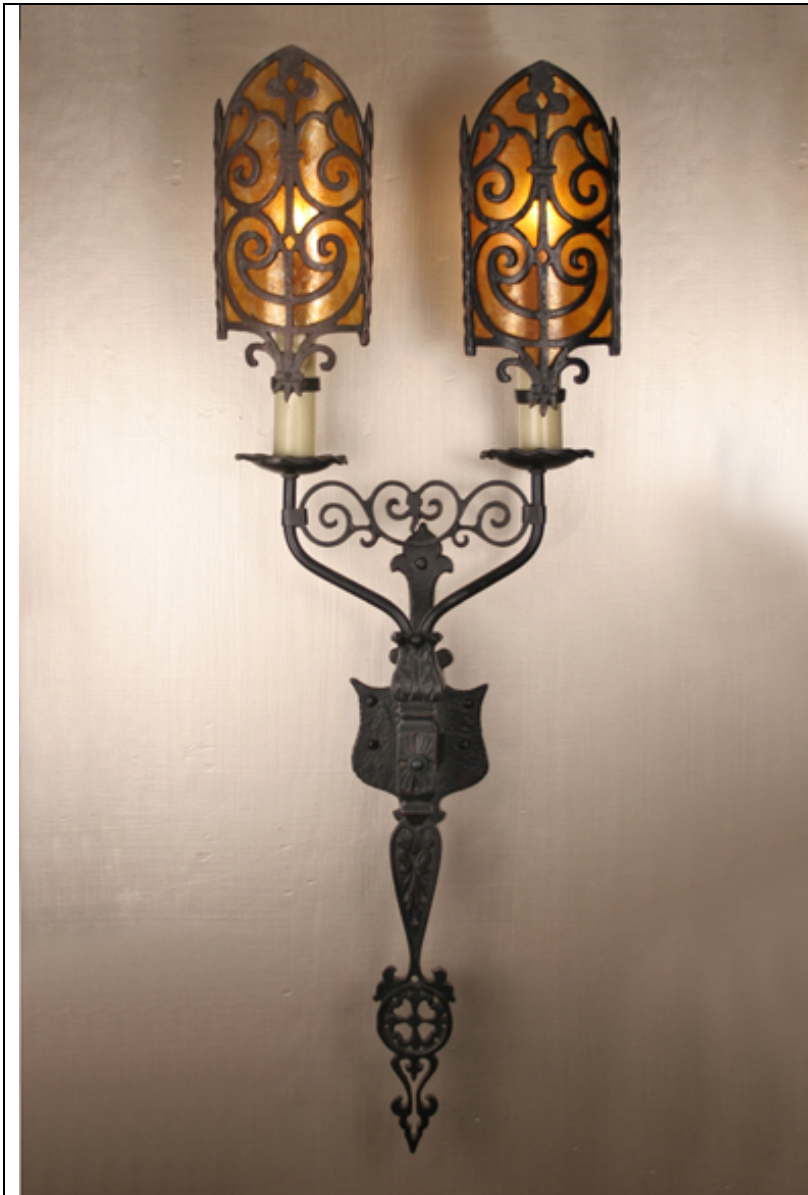

20th Century Lighting

www.20thCenturyLighting.com

1100 – El Mirado II

SPECIFICATIONS

Width: 11-1/4"

Height: 33"

Projection: 4"

Back-plate: 4-1/4" x 9-5/8"

Bot Bkplt - J-Box: 11"

Weight: 6 lbs

Lamp: (2) 60 w Max Med Base

Max J-Box: 3" dia

Installation Instr: B

Quick Ship: Yes

Shown in Worn Blackened Paint