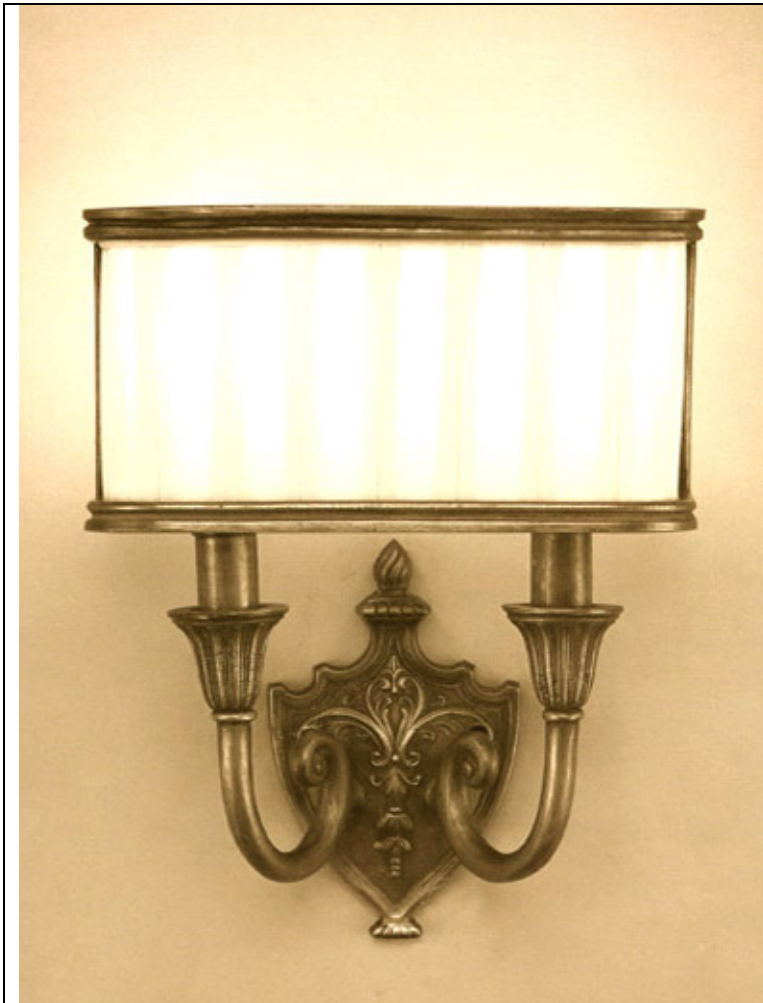

20th Century Lighting

www.20thCenturyLighting.com

1075 – Windsor II

SPECIFICATIONS

Width: 9-1/2"

Height: 13-1/4"

Projection: 5-1/4"

Back-plate: 4-1/4" x 7"

Bot Bkplt - J-Box: 2-3/4"

Weight: 4 lbs

Lamp: (2) 60 w Max Med Base

Max J-Box: 3" dia

Installation Instr: B

Quick Ship: Yes

Shown in Antique Brass