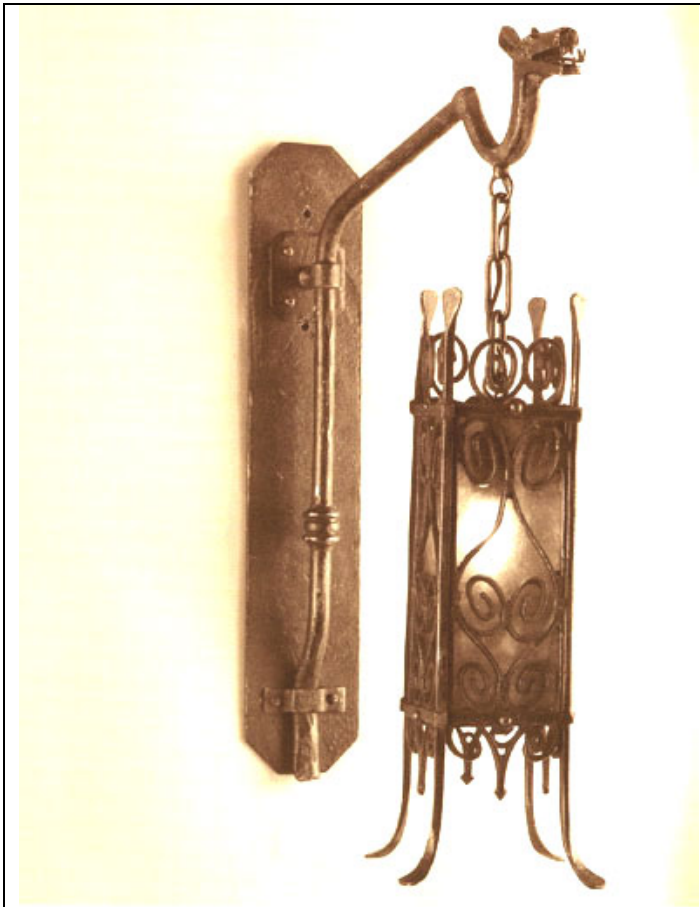

20th Century Lighting

www.20thCenturyLighting.com

1024 - Danieli

SPECIFICATIONS

Width: 6"

Height: 24-1/2"

Projection: 18"

Back-plate: 20-5/8" x 4-1/8"

Bot Bkplt - J-Box: 17-3/4"

Weight: 12 lbs

Lamp: (1) 60 w Max Med Base

Max J-Box: 4" dia

Installation Instr: E

Quick Ship: Yes

Shown in Worn Blackened Paint